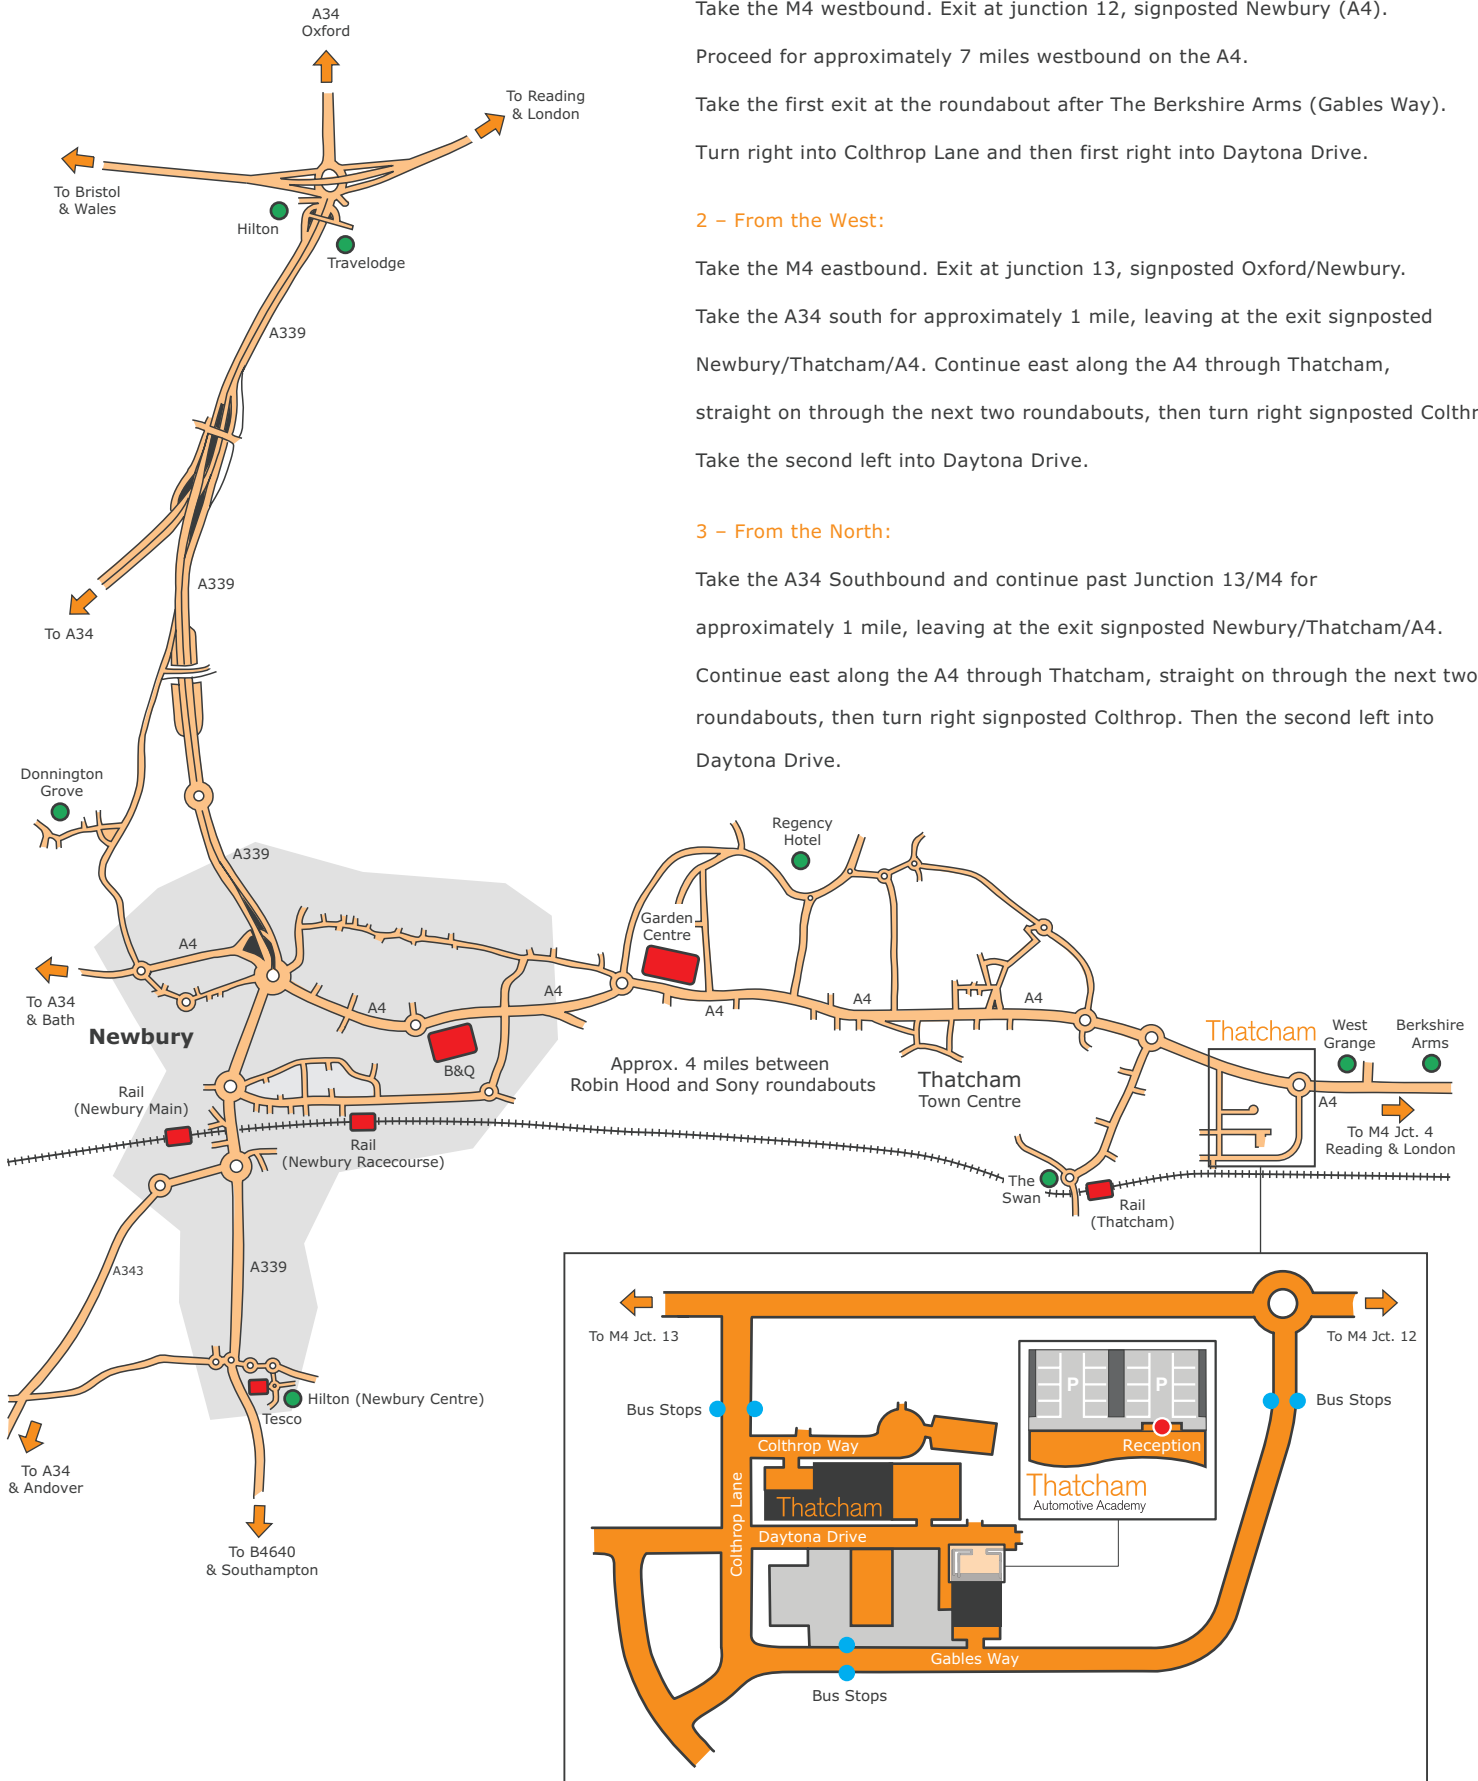

Thatcham

Automotive Academy

Daytona Drive, Thatcham, Berkshire, RG19 4ZD, UK.

Email: training@thatcham.org Tel: +44 (0)1635 294806, Fax: +44(0)1635 868863

1 - From London:

Take the M4 westbound. Exit at junction 12, signposted Newbury (A4).

Proceed for approximately 7 miles westbound on the A4.

Take the first exit at the roundabout after The Berkshire Arms (Gables Way).

Turn right into Colthrop Lane and then first right into Daytona Drive.

2 - From the West:

Take the M4 eastbound. Exit at junction 13, signposted Oxford/Newbury.

Take the A34 south for approximately 1 mile, leaving at the exit signposted Newbury/Thatcham/A4. Continue east along the A4 through Thatcham,

straight on through the next two roundabouts, then turn right signposted Colthrop.

Take the second left into Daytona Drive.

3 - From the North:

Take the A34 Southbound and continue past Junction 13/M4 for approximately 1 mile, leaving at the exit signposted Newbury/Thatcham/A4.

Continue east along the A4 through Thatcham, straight on through the next two roundabouts, then turn right signposted Colthrop. Then the second left into Daytona Drive.